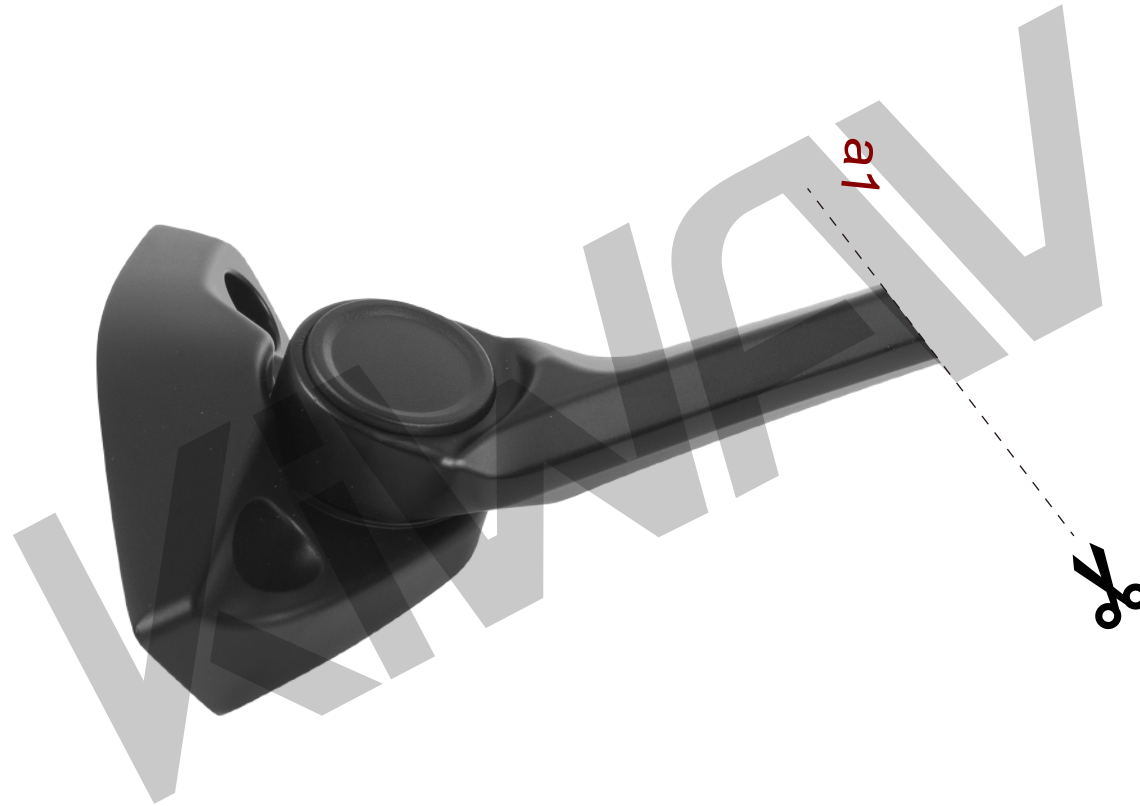

# FS375 OEM Mirror

**PRINTABLE**

Please print with the original size.  
DO NOT RESIZE.