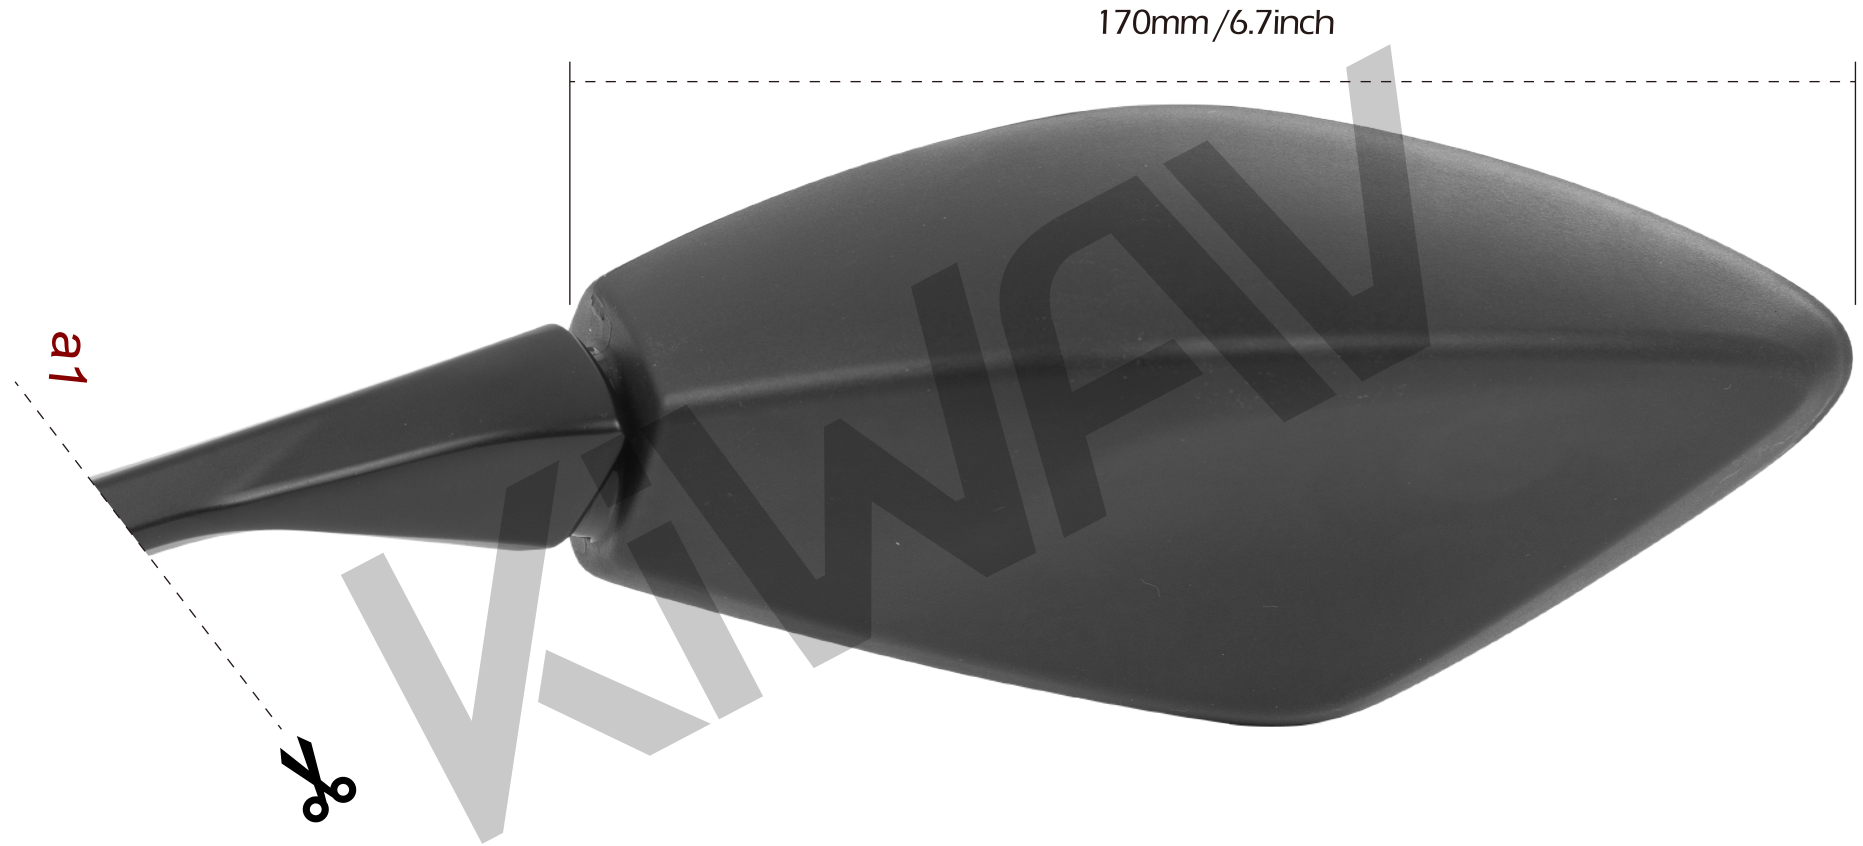

# FS375 OEM Mirror

**PRINTABLE**

Please print with the original size.  
DO NOT RESIZE.